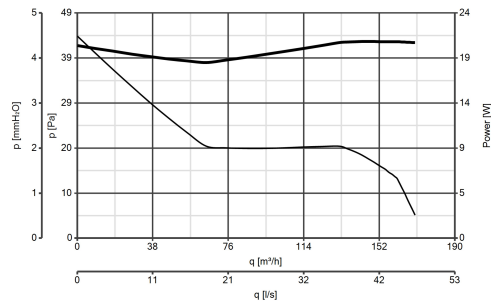

Technical Data Sheet

CODE 11331

M 120/5" AT

Wall/window axial fans

DESCRIPTION

- Material: UV resistant plastic (prevents ageing caused by exposure to sunlight).
- Nominal diameter 120 mm.
- Motor protected against thermal overload, with shaft turning in self-lubricating bushings, coupled to screw type thermoplastic impeller with wing profile blades.
- Maximum air flow: 175 m³/h.
- Equipped with electronic timer designed to shut off the motor automatically after a set interval, selectable during installation in the range 3'-20' (default setting 3').
- Equipped with system by which the louvres of the grille are opened and closed automatically.

CURVES

ACCESSORIES

F 120/5"

Code 22132

S 120/5

Code 22155

PER INFORMAZIONI / FOR INFORMATION

ITALY

Pre Sales:
prevendita@vortice-italy.com

After Sales:
postvendita@vortice-italy.com
UNITED KINGDOM & REP. OF IRELAND

Sales Dept:
sales@vortice.ltd.uk
Technical Dept:
technical@vortice.ltd.uk

OTHER COUNTRIES

Sales Dept:
export@vortice-italy.com
After Sales:
after-sales@vortice-italy.com