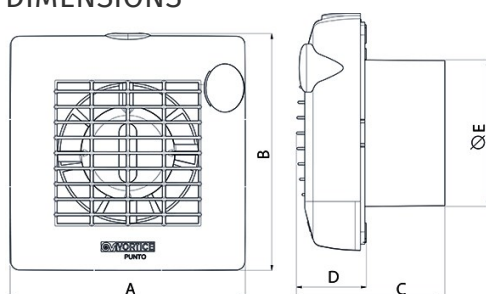

### TECHNICAL AND PERFORMANCE DATA

Frequency (Hz)	50	Ø Discharge hole (mm)	119
Inlet	Automatico	Voltage (V)	220-240
Insulation class	II°	Weight (Kg)	0,8
IP	X4	Max airflow (l/s)	48,6
Max absorbed current (A)	0,12	Max airflow (m <sup>3</sup> /h)	175
Max absorbed power (W)	20	Max pressure (mmH <sub>2</sub> O)	4,5
Max ambient temperature for continuous operation (°C)	50	Max pressure (Pa)	44
Nominal diameter (mm)	120	RPM	2100
		Sound pressure Lp [dB (A)] at 3 m	39,5

### DIMENSIONS

Size A (mm)	179
Size B (mm)	181
Size C (mm)	110
Size D (mm)	47
Size E (mm)	Ø 119