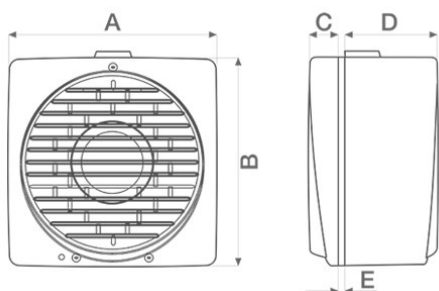

### DIMENSIONS

Ø hole through the glass	185/190
Ø hole through the wall	185/190
Size A (mm)	215
Size B (mm)	218
Size C (mm)	31
Size D (mm)	97,5
Size E (mm)	2/38