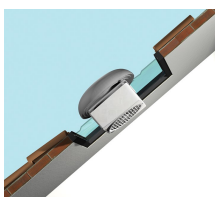

ACCESSORIES

**KIT TE 150/6"
(TORRETTA)**

Code 13001