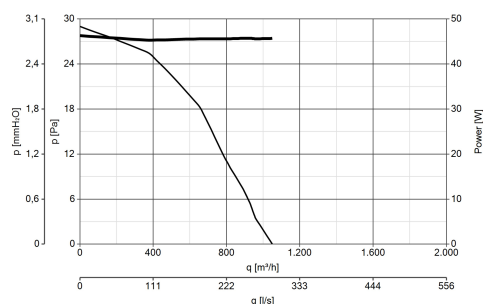

Technical Data Sheet

CODE 12412

VORTICE 300/12" AR

Wall/window axial fans

DESCRIPTION

- Model designed for window/wall mounted installation.
- Reversibility function (intake or extraction).
- Automatic shutter: prevents the entry of cold air and bad smells when the appliance is switched off.
- Material: UV resistant ABS plastic (prevents ageing caused by exposure to sunlight).
- Nominal diameter 300 mm.
- Motor protected against thermal overload, with shaft turning in self-lubricating bushings, coupled to screw type thermoplastic impeller with wing profile blades.

CURVES

ACCESSORIES

KIT TE 300/12" (TORRETTA)

Code 13003

KIT MU (MURO)

Code 13018

KIT VV 300/12" (DOPPI VETRI)

Code 13023

KIT FF 300/12" (DOPPIA FINESTRA)

Code 13026

CR5N

Code 12941

CREN

Code 12944

C PIR

Code 12998

C TIMER

Code 12999

C TEMP

Code 12992

C SMOKE

Code 12993

C HCS

Code 12994