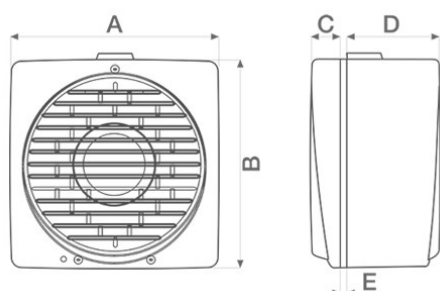

G-Mark

UK CA UKCA

CB TEST CERTIFICATE

TECHNICAL AND PERFORMANCE DATA

Frequency (Hz)	50-60	Voltage (V)	220-240
Inlet	Automatico	Weight (Kg)	6,13
Insulation class	II°	Max airflow - extract (l/s)	292
IP	X4	Max airflow - extract (m3/h)	1050
Max absorbed current (A)	0,21	Max airflow - intake (l/s)	194,4
Max absorbed power (W)	45	Max airflow - intake (m3/h)	700
Max absorbed Power at 60 Hz (W)	45	Max airflow (m ³ /h)	1050
Max ambient temperature for continuous operation (°C)	50	RPM	840
Max room temperature for continuous operation at 60 Hz (°C)	40	Rpm - exhaust	840
Ø Discharge hole (mm)	300	Rpm - supply	1085
		Sound pressure Lp [dB (A)] at 3 m	40,2

DIMENSIONS

Ø hole through the glass	324/329
Ø hole through the wall	324/329
Size A (mm)	390
Size B (mm)	393
Size C (mm)	31
Size D (mm)	147
Size E (mm)	2/38

PER INFORMAZIONI / FOR INFORMATION

ITALY

Pre Sales:
prevendita@vortice-italy.com
After Sales:
postvendita@vortice-italy.com