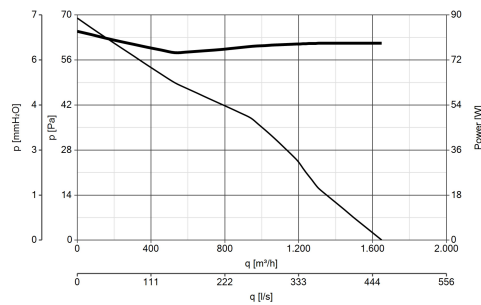

Technical Data Sheet

CODE 12415

VORTICE 300/12" AR-LL-S

Wall/window axial fans

DESCRIPTION

- Model designed for window/wall mounted installation.
- Reversibility function (intake or extraction).
- Automatic shutter: prevents the entry of cold air and bad smells when the appliance is switched off.
- Material: UV resistant ABS plastic (prevents ageing caused by exposure to sunlight).
- Nominal diameter 300 mm.
- Motor protected against thermal overload, with shaft turning in ball bearings, coupled to screw type thermoplastic impeller with wing profile blades.

CURVES

ACCESSORIES

KIT TE 300/12" (TORRETTA)

Code 13003

KIT MU (MURO)

Code 13018

KIT VV 300/12" (DOPPI VETRI)

Code 13023

KIT FF 300/12" (DOPPIA FINESTRA)

Code 13026

CREN

Code 12944

C PIR

Code 12998

C TIMER

Code 12999

CR5N

Code 12941

C TEMP

Code 12992

C SMOKE

Code 12993

C HCS

Code 12994