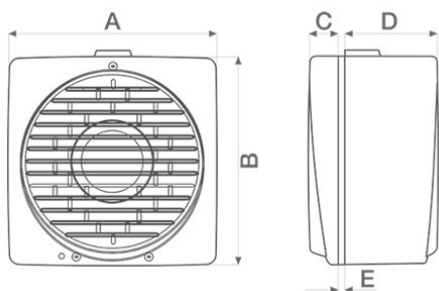

UKCA UKCA

CB TEST CERTIFICATE

TECHNICAL AND PERFORMANCE DATA

Frequency (Hz)	50-60	Weight (Kg)	6,13
Insulation class	II°	Max airflow - extract (l/s)	458,3
IP	X4	Max airflow - extract (m ³ /h)	1650
Max absorbed current (A)	0,41	Max airflow - intake (l/s)	255,6
Max absorbed power (W)	75	Max airflow - intake (m ³ /h)	920
Max absorbed Power at 60 Hz (W)	90	Max airflow (m ³ /h)	1650
Max ambient temperature for continuous operation (°C)	50	RPM	1215
Max room temperature for continuous operation at 60 Hz (°C)	40	Rpm - exhaust	1215
Ø Discharge hole (mm)	300	Rpm - supply	1280
Voltage (V)	220-240	Sound pressure Lp [dB (A)] at 3 m	53,6

DIMENSIONS

Ø hole through the glass	324/329
Ø hole through the wall	324/329
Size A (mm)	390
Size B (mm)	393
Size C (mm)	31
Size D (mm)	147
Size E (mm)	2/38

PER INFORMAZIONI / FOR INFORMATION

ITALY

Pre Sales:
prevendita@vortice-italy.com
After Sales:
postvendita@vortice-italy.com

CODE 12415

VORTICE 300/12" AR-LL-S

Wall/window axial fans

DESCRIPTION

- Model designed for window/wall mounted installation.
- Reversibility function (intake or extraction).
- Automatic shutter: prevents the entry of cold air and bad smells when the appliance is switched off.
- Material: UV resistant ABS plastic (prevents ageing caused by exposure to sunlight).
- Nominal diameter 300 mm.
- Motor protected against thermal overload, with shaft turning in ball bearings, coupled to screw type thermoplastic impeller with wing profile blades.